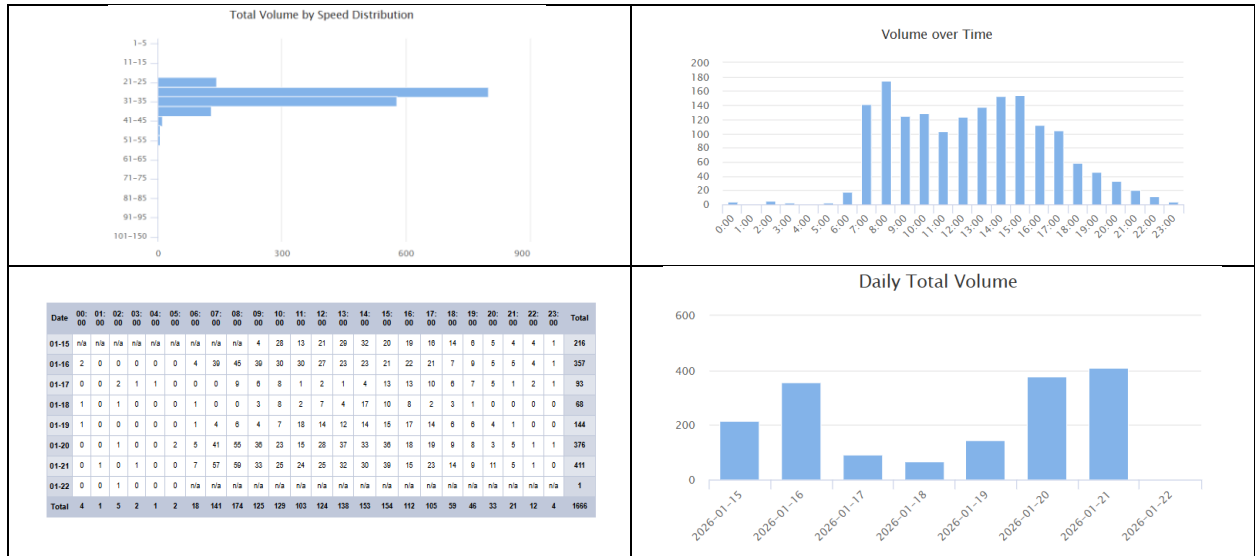

LYONSVILLE RD TRAFFIC DATA STUDY

Traffic Data Collected

Topic	Reply	Topic	Reply
RTPD Total Hours Officer Radar:	2 Hours	RTPD 90 Day Speeding Reports:	0
Total Summonses Issued:	0	Total Speed Count:	1666
Lowest Speed:	25mph (count of 143)	Highest Speed:	52mph (count 1)
Average Speed:	30.2mph		

NEIGHBORHOOD TRAFFIC SUMMARY

SPEED LIMIT 25

Posted Speed Limit

Violation Threshold= Speed Limit + 10mph

Traffic Study Dates:

01/15/2026 - 01/22/2026

Times: 0:00:00 - 23:59:59

Traffic Study Location: