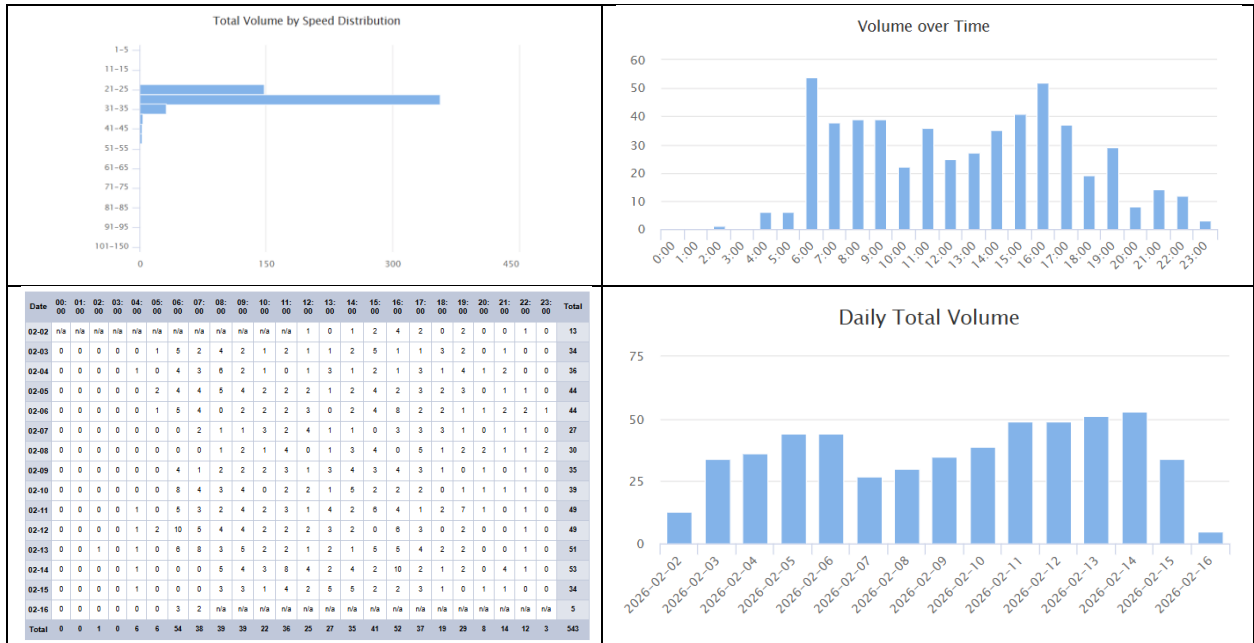

WILLOW ROAD, BARRY DRIVE & HENRY STREET TRAFFIC DATA STUDY

Traffic Data Collected

Topic	Reply	Topic	Reply
RTPD Total Hours Officer Radar:	0	RTPD 90 Day Speeding Reports:	0
Total Summonses Issued:	0	Total Speed Count:	543
Lowest Speed:	25mph (count of 148)	Highest Speed:	47mph (count 1)
Average Speed:	27mph		

NEIGHBORHOOD TRAFFIC SUMMARY

Posted Speed Limit
Violation Threshold: Speed Limit + 10mph

Traffic Study Dates:
02/02/2026 - 02/16/2026
Times: 0:00:00 - 23:59:59

Traffic Study Location:
Willow Rd, EB

Violators

7

Total Vehicles

543

Min Speed

25 MPH

Average Speed

27 MPH

Max Speed